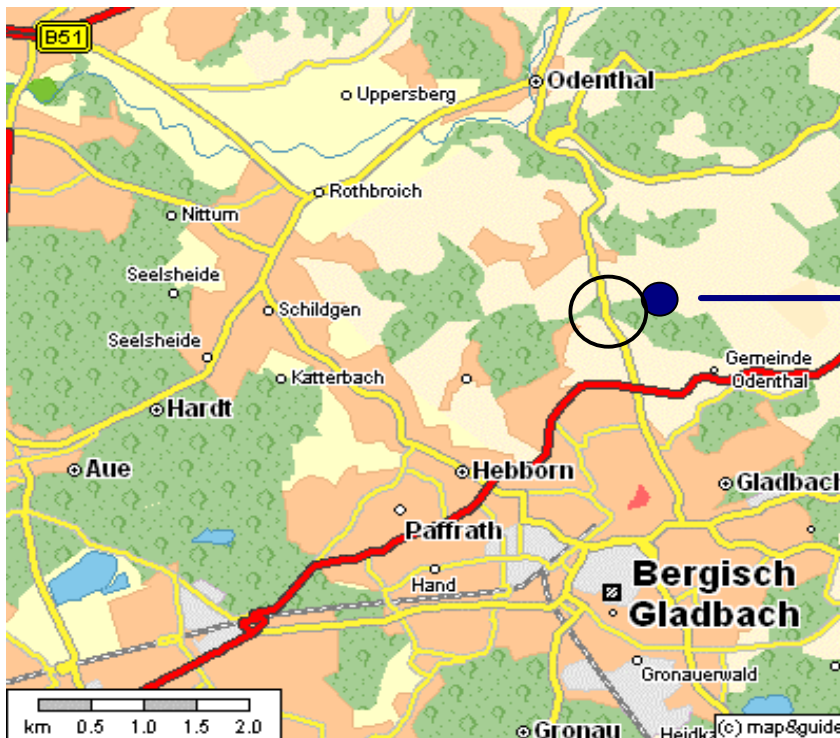

- - - - >

Gute Fahrt - Have a good trip

How to find us

navigation system users:

town: Bergisch Gladbach
street: Unterboschbach
B 506 / Richtung Wipperfürth

real car drivers:

A4 -> Köln

Exit Bensberg-Moitzfeld

at the light - turn left (B55)
-> Bergisch Gladbach-Bensberg

after 3 km at the 5th light - turn right
-> Bergisch Gladbach Zentrum

in Bergisch Gladbach Zentrum, follow
-> Altenberg / Wipperfürth
(Odenthaler Straße)

Haus Hebborn

-> Altenberg/Odenthal

behind bus stop
turn right (Unterboschbach)
behind 50 meters,
take the private way to the right

estimated time from motorway exit:
15 minutes

Welcome in Haus Hebborn